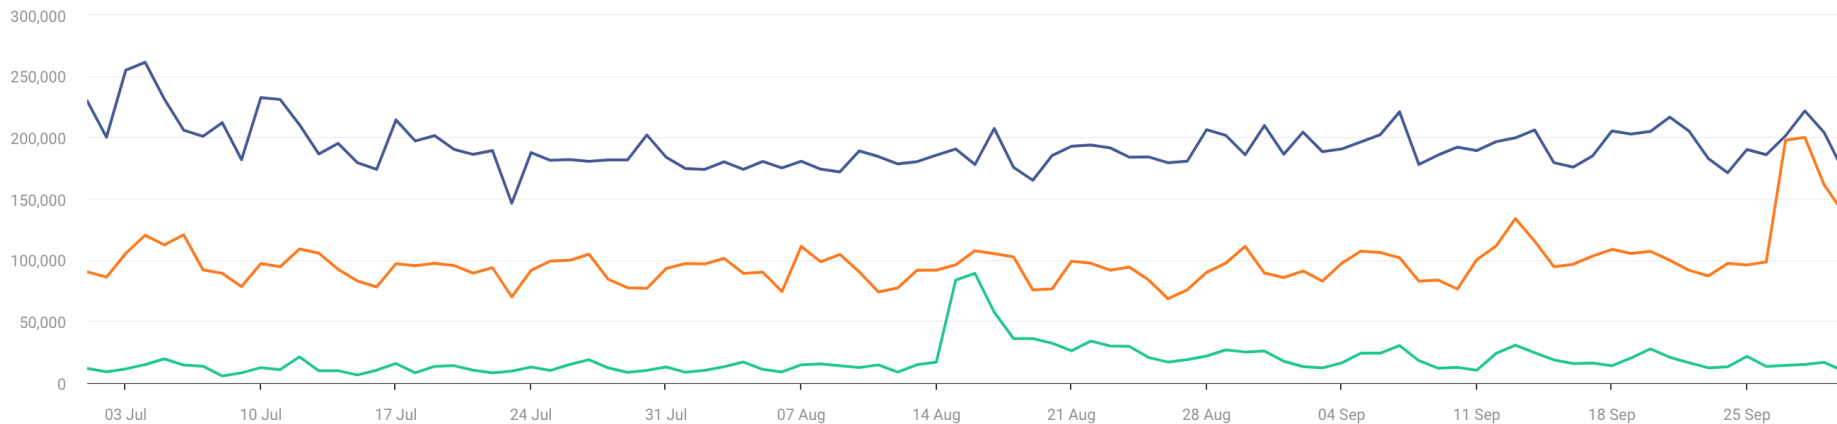

Impatto dei Ranking: traffico su web

Visits over time ⓘ

📅 Jul 2023 - Sep 2023 🌐 Worldwide 📱 All traffic

QS

✓ topuniversities.com

17.74M

THE

✓ timeshighereducation.com

9.026M

ARWU

✓ shanghairanking.com

1.679M

Ranking Website Positioning
QS most utilized Ranking worldwide
Over 85,000,000 downloads (2022)